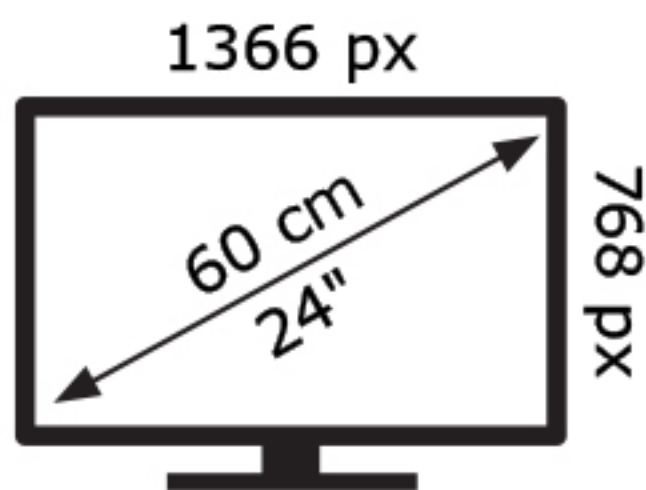

ENERGY

TOSHIBA

24W1963DG

22 kWh/1000h

50597074